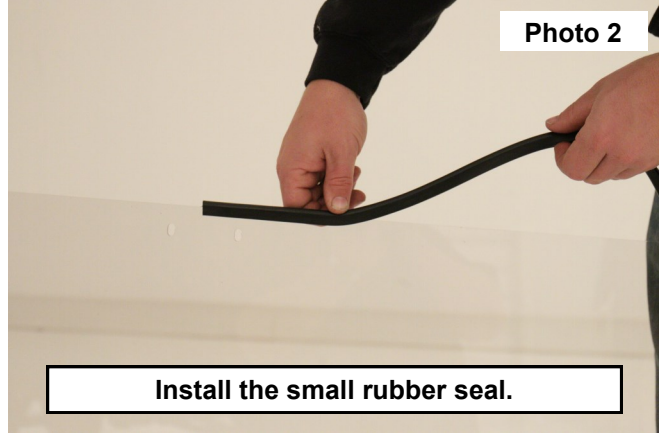

INSTALLATION INSTRUCTONS

1. Clean the surface of the UTV that the windshield will be applied to.
2. Remove the protective cover from the windshield. **See Photo 1.**
3. Place the rubber seal around the sides and top of windshield. **See Photo 2.**

4. Install the hood seal along the bottom edge of the windshield. Trim any excess over the seal. **See Photo 3.**
5. Place the windshield into the UTV and locate the 4 straps. **See Photo 4.**