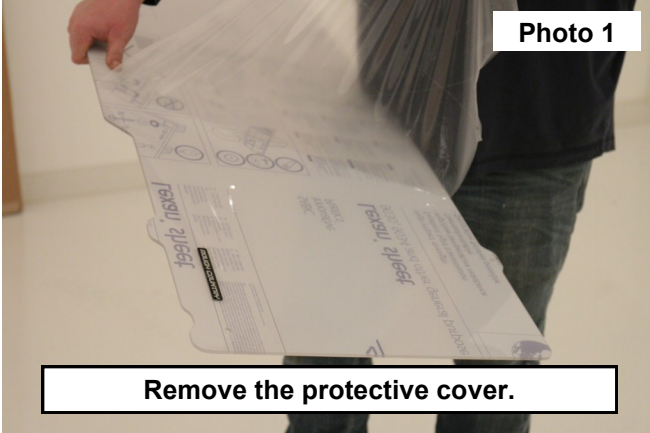

INSTALLATION INSTRUCTONS

1. Clean the surface of the UTV that the windshield will be applied to.
2. Remove the protective cover from the windshield. **See Photo 1.**
3. Place the rubber seal around the sides and top of windshield. **See Photo 2.**

4. Install the hood seal along the bottom edge of the windshield. Trim any excess over the seal. **See Photo 3.**
5. Place the windshield into the UTV and locate the 4 straps. **See Photo 4.**