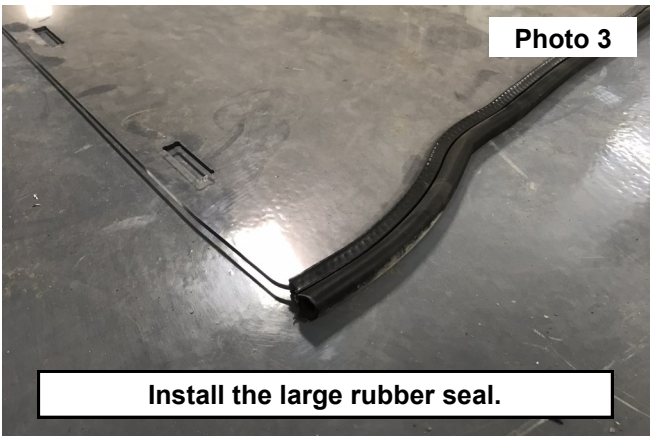

If question exist, please call us @1-800-222-7023. We will be happy to answer any questions concerning this product.

Check all fasteners for proper torque. Check to ensure for adequate clearance between all components.

Periodically check all hardware for tightness.

KIT CONTENTS:

Windshield x1

Rubber Seal x1

Hood Seal x1

Straps x4

Torque Specs:

Size	Grade 5	Grade 8	Size	Class 8.8	Class 10.9
5/16"	15 ft/lbs	20ft/lbs	6MM	5ft/lbs	9ft/lbs
3/8"	30 ft/lbs	35ft/lbs	8MM	18ft/lbs	23ft/lbs
7/16"	45 ft/lbs	60ft/lbs	10MM	32ft/lbs	45ft/lbs
1/2"	65 ft/lbs	90ft/lbs	12MM	55ft/lbs	75ft/lbs
9/16"	95 ft/lbs	130ft/lbs	14MM	85ft/lbs	120ft/lbs
5/8"	135ft/lbs	175ft/lbs	16MM	130ft/lbs	165ft/lbs
3/4"	185ft/lbs	280ft/lbs	18MM	170ft/lbs	240ft/lbs

INSTALLATION INSTRUCTONS

1. Clean the surface of the UTV that the windshield will be applied to.
2. Remove the protective cover from the windshield. **See Photo 1.**
3. Place the rubber seal around the sides and top of windshield. **See Photo 2.**

4. Install the hood seal along the bottom edge of the windshield. Trim any excess over the seal. **See Photo 3.**
5. Place the windshield into the UTV and locate the 4 straps. **See Photo 4.**

6. Place the (4) straps into the windshield openings. **See Photo 5.**
7. **NOTE:** How the strap is wrapped behind the pin. Then pull tight. **See Photo 6.**