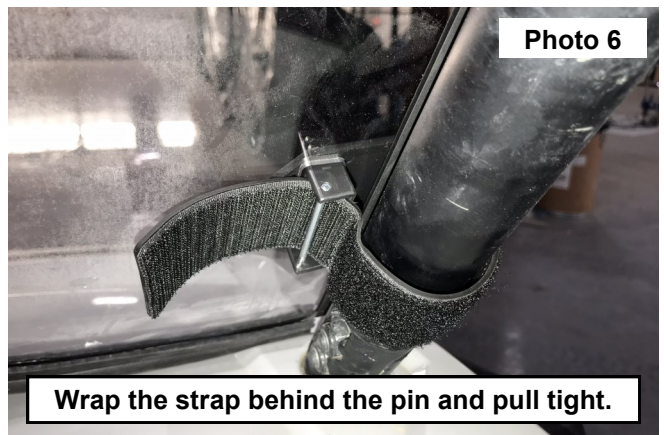

INSTALLATION INSTRUCTONS

1. Clean the surface of the UTV that the windshield will be applied to.
2. Remove the protective cover from the windshield. **See Photo 1.**
3. Place the rubber seal around the sides and top of windshield. **See Photo 2.**

4. Install the hood seal along the bottom edge of the windshield. Trim any excess over the seal. **See Photo 3.**
5. Place the windshield into the UTV and locate the 4 straps. **See Photo 4.**

6. Place the (4) straps into the windshield openings. **See Photo 5.**
7. **NOTE:** How the strap is wrapped behind the pin. Then pull tight. **See Photo 6.**