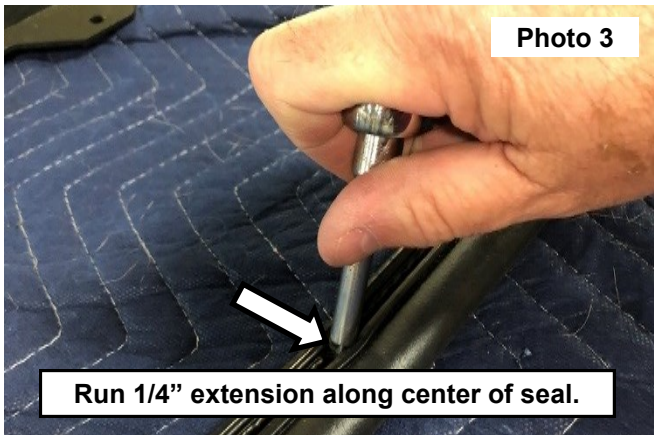

Periodically check all hardware for tightness.

KIT CONTENTS:

Windshield x1

Thick Seal x1

Thin Seal x1

Straps x2

INSTALLATION INSTRUCTONS

1. Clean the surface of the UTV that the windshield will be applied to. **See Photo 1.**
2. Remove the protective cover from the windshield. **See Photo 2.**

3. To make the installation of the seal easier, run a 1/4" extension along the center of the seal. **See Photo 3.**
4. Firmly press the seal onto the windshield, all the way around the out side edge. Trim any excess of the seal. **See Photo 4.**