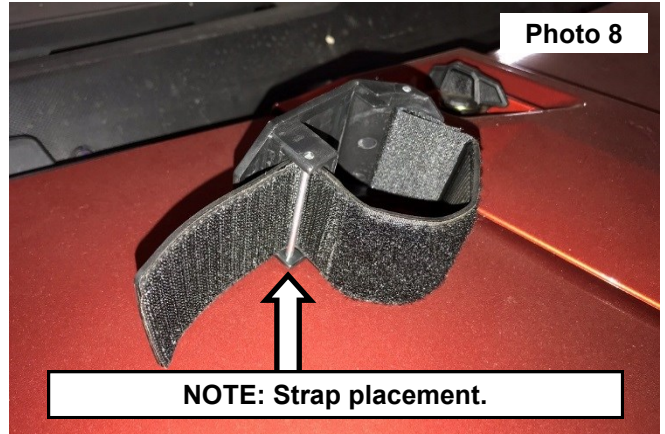

Periodically check all hardware for tightness.

KIT CONTENTS:

Windshield x1

Thick Seal x1

Thin Seal x1

Straps x2

INSTALLATION INSTRUCTONS

1. Clean the surface of the UTV that the windshield will be applied to. **See Photo 1.**
2. Remove the protective cover from the windshield. **See Photo 2.**

3. To make the installation of the seal easier, run a 1/4" extension along the center of the seal. **See Photo 3.**
4. Firmly press the seal onto the windshield, all the way around the out side edge. Trim any excess of the seal. **See Photo 4.**

5. Use a dead blow hammer to fully seat the seal. **See Photo 5 and Photo 6.**

6. Place the windshield onto the front of the UTV. See Photo 7.
7. **NOTE:** How the strap is wrapped behind the pin. See Photo 8.