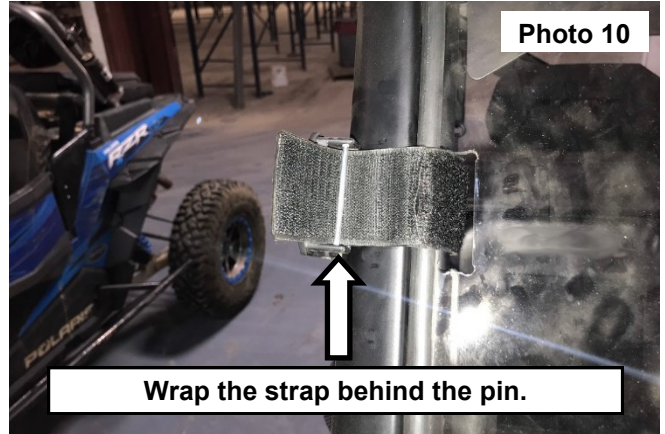

8. Install the 2 straps into the opening in each side of the windshield. See Photo 9.
9. Wrap the strap behind the pin in the outer portion of the strap. See Photo 10.