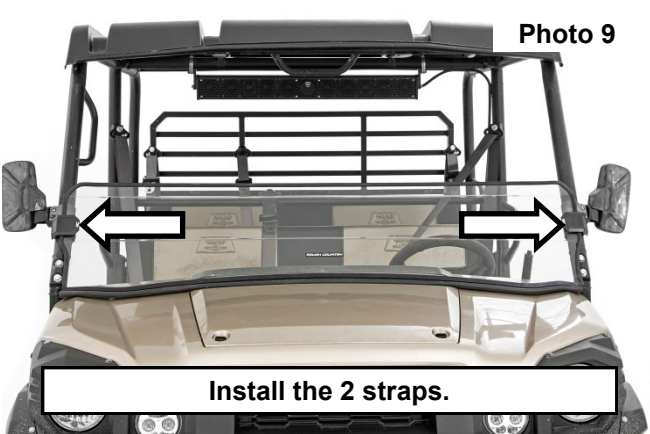

8. Install the 2 straps into the opening in each side of the windshield. See Photo 9.
9. Wrap the strap behind the pin in the outer portion of the strap. See Photo 10.