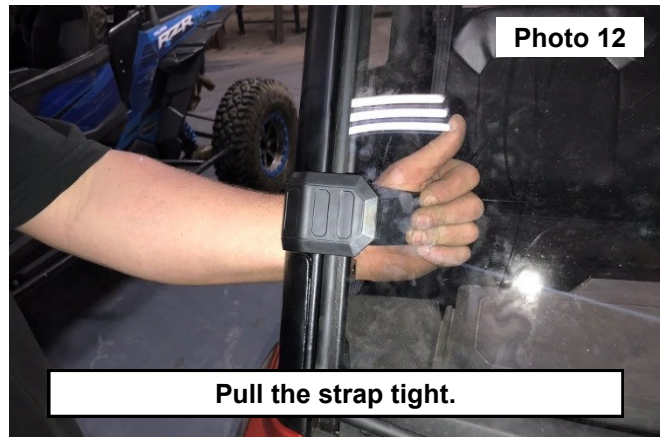

5. Use a dead blow hammer to fully seat the seal. **See Photo 5 and Photo 6.**

6. Place the windshield onto the front of the UTV. See Photo 7.
7. **NOTE:** How the strap is wrapped behind the pin. See Photo 8.

8. Install the 2 straps into the opening in each side of the windshield. See Photo 9.
9. Wrap the strap behind the pin in the outer portion of the strap. See Photo 10.

10. Tuck the strap into the windshield. See Photo 11.
11. Pull the outer windshield mount tight laying the strap into the opening in the windshield. See Photo 12.