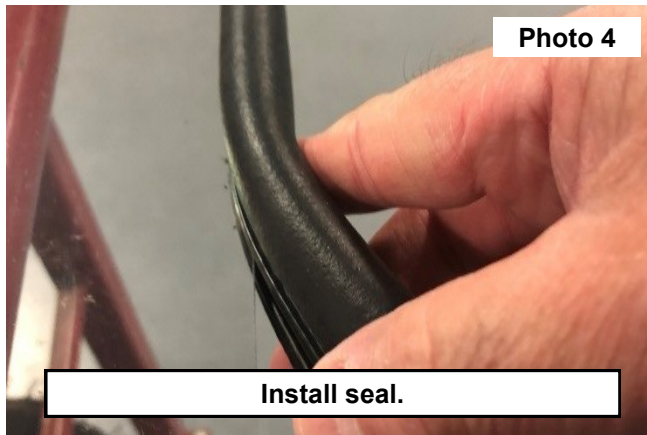

Periodically check all hardware for tightness.

KIT CONTENTS:

Windshield x1

Thick Seal x1

Thin Seal x1

Straps x2

INSTALLATION INSTRUCTONS

1. Clean the surface of the UTV that the windshield will be applied to. **See Photo 1.**
2. Remove the protective cover from the windshield. **See Photo 2.**

3. To make the installation of the seal easier, run a 1/4" extension along the center of the seal. **See Photo 3.**
4. Firmly press the seal onto the windshield, all the way around the out side edge. Trim any excess of the seal. **See Photo 4.**