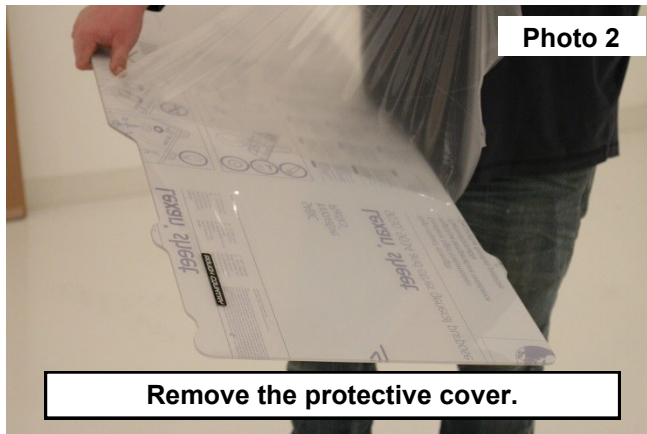

Periodically check all hardware for tightness.

KIT CONTENTS:

Windshield x1

Thick Seal x1

Thin Seal x1

Straps x2

INSTALLATION INSTRUCTONS

1. Clean the surface of the UTV that the windshield will be applied to. **See Photo 1.**
2. Remove the protective cover from the windshield. **See Photo 2.**