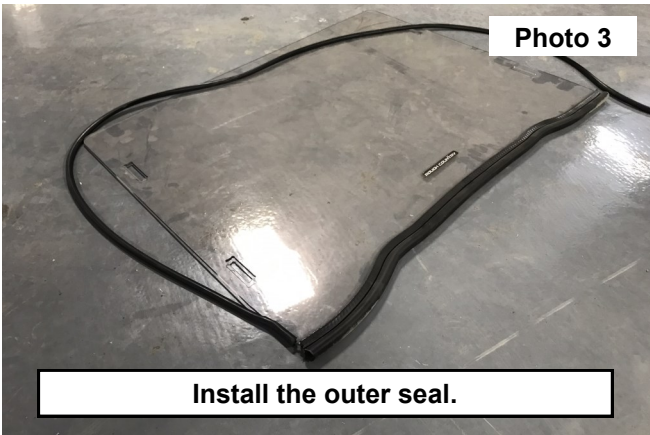

3. Install the outer seal onto the windshield. **See Photo 3.**
4. Install the windshield onto the UTV. **See Photo 4.**