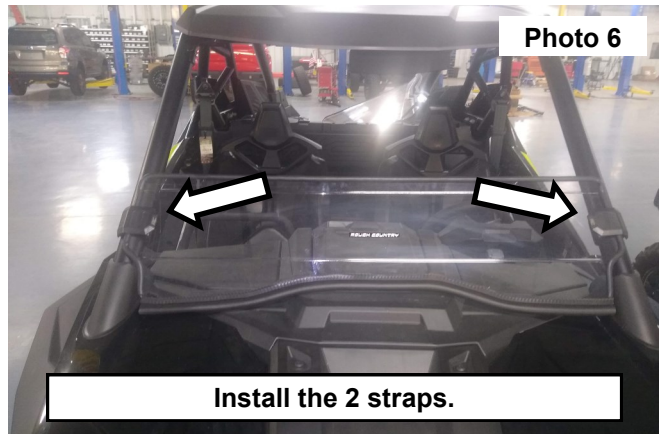

INSTALLATION INSTRUCTIONS

1. Remove the protective covering from the windshield. **See Photo 1.**
2. Locate the supplied lower windshield seal and install onto the bottom of the windshield. **See Photo 2.**

3. Install the outer seal onto the windshield. **See Photo 3.**
4. Install the windshield onto the UTV. **See Photo 4.**

5. **NOTE:** How the strap is wrapped behind the pin. **See Photo 5.**
6. Install the 2 straps into the opening in each corner of the windshield. **See Photo 6.**