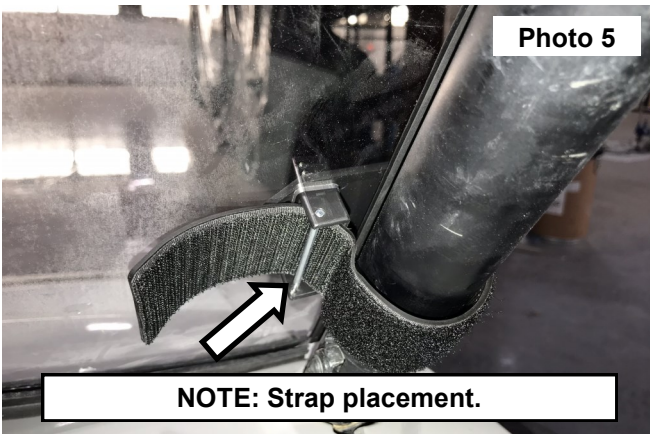

INSTALLATION INSTRUCTIONS

1. Remove the protective covering from the windshield. **See Photo 1.**
2. Locate the supplied lower windshield seal and install onto the bottom of the windshield. **See Photo 2.**

3. Install the outer seal onto the windshield. **See Photo 3.**
4. Install the windshield onto the UTV. **See Photo 4.**

5. **NOTE:** How the strap is wrapped behind the pin. **See Photo 5.**
6. Install the 2 straps into the opening in each corner of the windshield. **See Photo 6.**