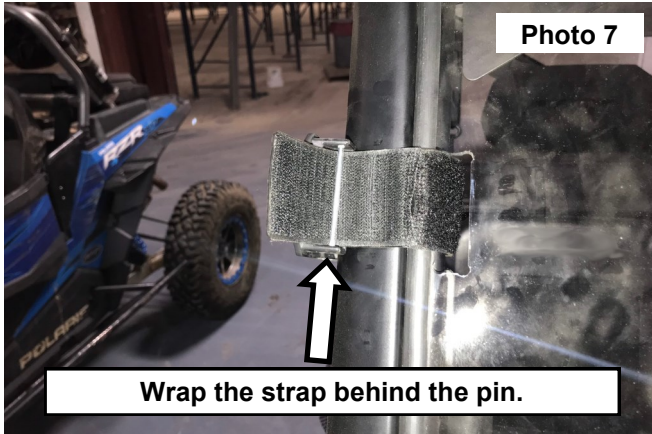

7. Wrap the strap behind the pin in the outer portion of the strap. **See Photo 7.**
8. Tuck the strap into the windshield. **See Photo 8.**