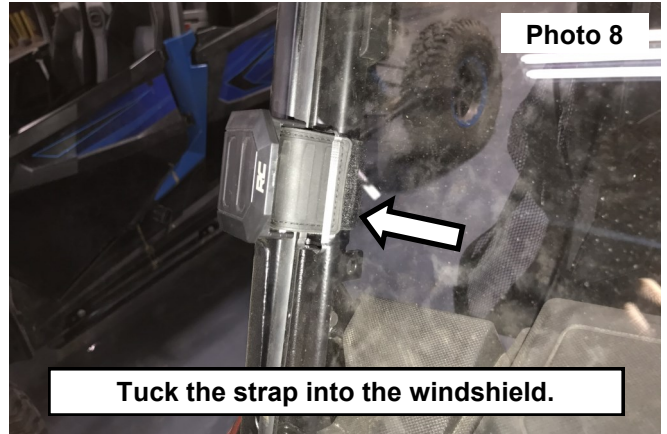

7. Wrap the strap behind the pin in the outer portion of the strap. **See Photo 7.**
8. Tuck the strap into the windshield. **See Photo 8.**