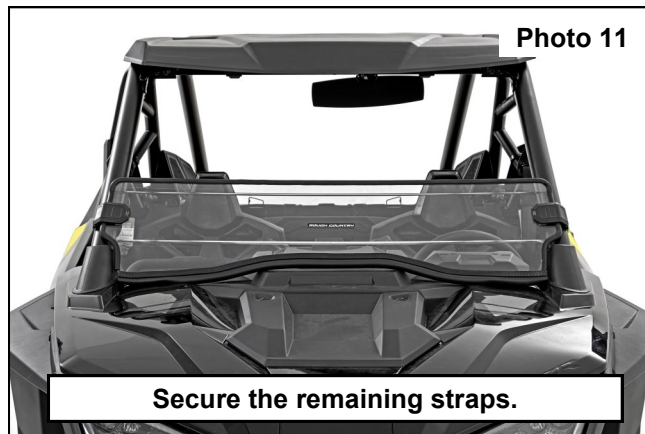

11. Repeat steps 8-11 to secure the remaining straps. **See Photo 11.**